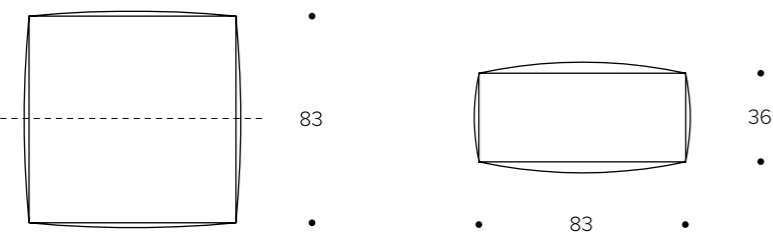

TECHNICAL DRAWING