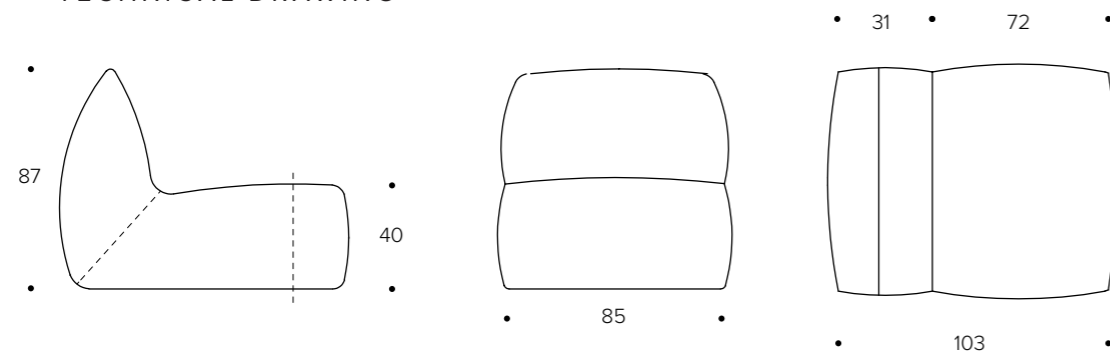

TECHNICAL DRAWING