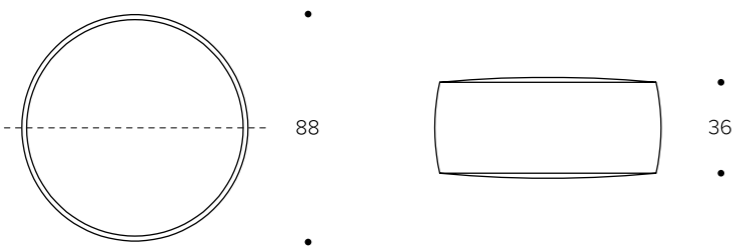

TECHNICAL DRAWING