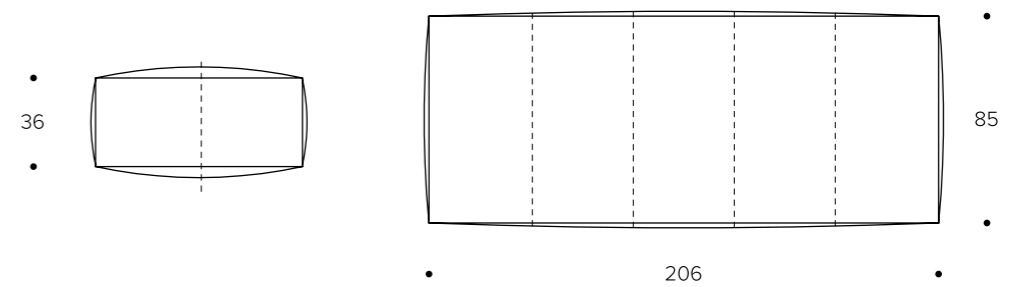

TECHNICAL DRAWING